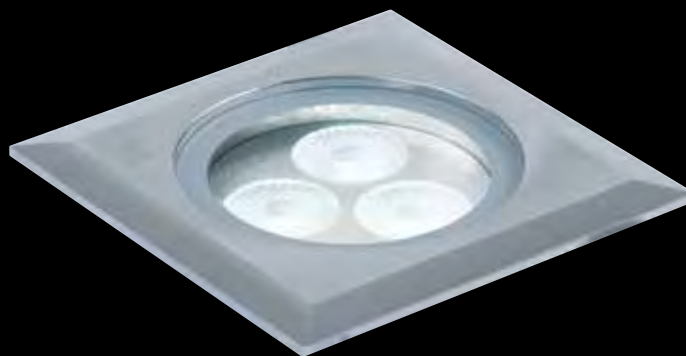

GL007 FROSTED
DRIVE OVER GROUND/MARKER LIGHT

		F	S
IP67	10W	15 mm	15 mm
2000kg	37°C	38°	18°
		1400lx 1m	4700lx 1m

IP67	10W	15 mm
2000kg	35°C	

The Long House
Suffolk

GENERAL INFORMATION

CONSTRUCTION	Stainless steel (cover ring only)		
LED COLOURS	WH	NW	WW
	BL		

GL007 FROSTED: WH, NW & WW only
GL007A S: WH (while stocks last), NW & WW only

ADDITIONAL INFORMATION

Straight to mains

3m H05RN-F rubber cable attached

GL007A F / S LED adjustable $\pm 20^\circ$

Installation tube included

WARRANTY

1 year

Ø185/180mm

225/245mm

GROUND LIGHTS

GL040 F / GL040 S
3W LED GROUND LIGHT

GL041 F / GL041 S
3W SQUARE LED GROUND LIGHT

			F	S		
IP68	0	3W 350mA	1024lx 1m	5010lx 1m	 	
	65mm					
JB2	±35°C					