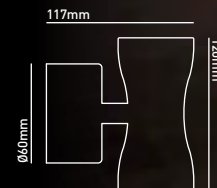

WARRANTY

1 year (7 year extended warranty available) 5

F

IP65	8W		
39°C			519lx 1m