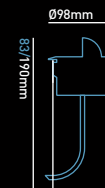

WH available while stocks last

ADDITIONAL INFORMATION

Straight to mains

Installation tube included

3m H05RN-F rubber cable attached

WARRANTY

1 year (7 year extended warranty available)

5