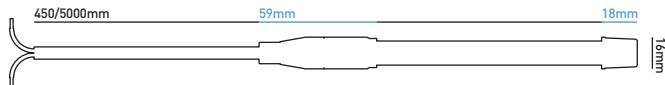

CONNECTOR 6X12

CONNECTOR 6X12 5M

450mm/5m IP RATED CONNECTOR SET FOR LEDSTRIP IP

Set includes: 450mm/5m
Male/Female connectors (+ fittings)
LEDSTRIP IP end cap