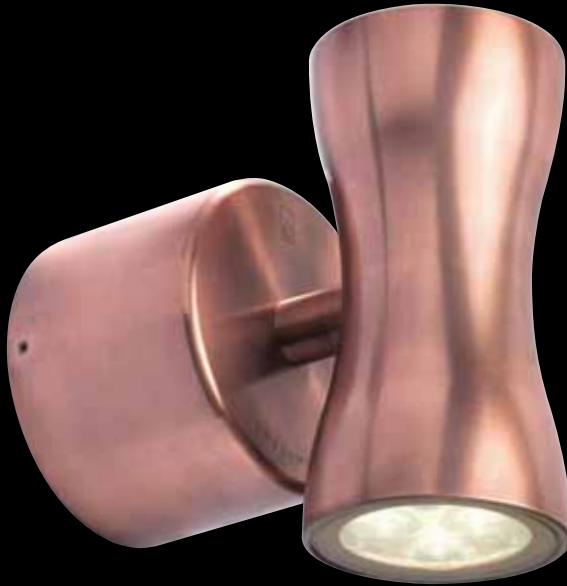

WALL LIGHTS NEW

Mill Stream
Suffolk

WL370A
COPPER UP/DOWN LED WALL LIGHT

GENERAL INFORMATION

CONSTRUCTION	Copper	
LED COLOURS	WH	WW

ADDITIONAL INFORMATION

Straight to mains

WARRANTY