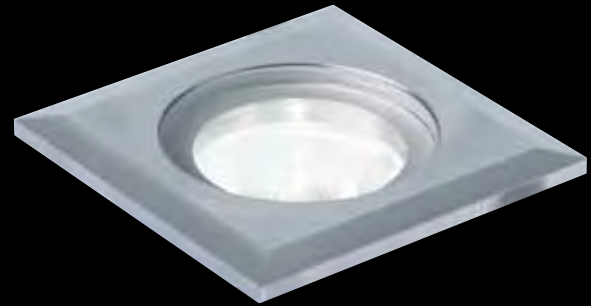

GL007 FROSTED: WH, NW & WW only
GL007A S: WH (while stocks last), NW & WW only

ADDITIONAL INFORMATION

Straight to mains

3m H05RN-F rubber cable attached

GL007A F / S LED adjustable $\pm 20^\circ$

Installation tube included

For 'Zone 0' use PLR/350 1-5 208

WARRANTY

1 year (7 year extended warranty available) 5

GROUND LIGHTS POPULAR

GL019 F / GL019 S
GL019 F KIT / GL019 S KIT
1W MINI LED GROUND LIGHT

GL019 SQ F / GL019 SQ S
1W SQUARE MINI LED GROUND LIGHT