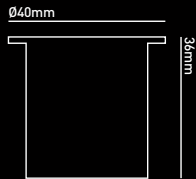

The Long House
Suffolk

GENERAL INFORMATION

CONSTRUCTION	Stainless steel 316		
LED COLOURS	WH	NW	WW
	BL	RE	AM
	GR		

WH available while stocks last
SQ F: WH (while stocks last), NW, WW & BL
SQ S: WH (while stocks last), NW & BL only

ADDITIONAL INFORMATION

IP68 (9m water)	
1m 0.205mm² red & black PTFE cable attached	
Installation tube available	72

SERIES WIRING: USE WITH LED DRIVERS

PLU/350 range, PLR/350 1-5, PLS/350 2-3, PLD-UNIDRIVE & PL/IP/350 range (zone 1)	202
For 'Zone 0' use PLR/350 1-5	208

WARRANTY

1 year (7 year extended warranty available)	5