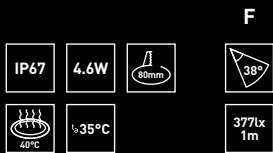

WH available while stocks last

ADDITIONAL INFORMATION

Straight to mains

Installation tube included

3m H05RN-F rubber cable attached

WARRANTY

1 year (7 year extended warranty available)

5